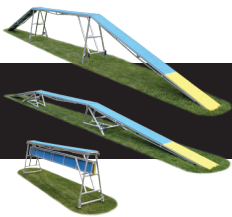

Agility Equipment

Quality-Tested by Dogs, Our Toughest Customers.

Dog Walks

Part Number	Item	Dimensions	*Price
025-0000-0766-01	Dog Walk (Frame Only)	35.4 ft. L x 12 in. W x 24-74 in. H	\$ 999.00
025-0000-0766-03	Dog Walk (Aluminum Deck)	35.4 ft. L x 12 in. W x 24-74 in. H	\$1,149.00
	Dog Walk (Aluminum Deck, Rubber Surface)	35.4 ft. L x 12 in. W x 24-74 in. H	\$1,589.00
	Dog Walk (Aluminum Deck, Rubber w/ Slats)	35.4 ft. L x 12 in. W x 24-74 in. H	\$1,664.00
025-0000-0766-04	Dog Walk (Unpainted Wood Deck)	35.4 ft. L x 12 in. W x 24-74 in. H	\$1,079.00
025-0000-0766-00	Dog Walk (Painted Wood Deck)	35.4 ft. L x 12 in. W x 24-74 in. H	\$1,199.00
025-0000-0766-02	Dog Walk (Painted Wood Deck With Slats)	35.4 ft. L x 12 in. W x 24-74 in. H	\$1,251.00
025-0000-0785-02	Optional Heavy-Duty Fold-Away Casters (Set of 4)		\$ 359.00

A-Frames

Part Number	Item	Dimensions	*Price
025-0000-0765-01	A-Frame (Frame Only)	18 ft. L x 36 in. W x 5 ft. H	\$ 699.00
025-0000-0765-03	A-Frame (Aluminum Deck)	18 ft. L x 36 in. W x 5 ft. H	\$ 949.00
	A-Frame (Aluminum Deck, Rubber Surface)	18 ft. L x 36 in. W x 5 ft. H	\$1,519.00
	A-Frame (Aluminum Deck, Rubber w/ Slats)	18 ft. L x 36 in. W x 5 ft. H	\$1,649.00
025-0000-0765-04	A-Frame (Unpainted Wood Deck)	18 ft. L x 36 in. W x 5 ft. H	\$ 799.00
025-0000-0765-00	A-Frame (Painted Wood Deck)	18 ft. L x 36 in. W x 5 ft. H	\$ 899.00
025-0000-0765-02	A-Frame (Painted Wood Deck With Slats)	18 ft. L x 36 in. W x 5 ft. H	\$ 929.00
025-0000-0784-00	Optional Heavy-Duty Fold-Away Casters (Set of 4)		\$ 329.00

Teeters

Part Number	Item	Dimensions	*Price
025-0000-0770-01	Teeter (Frame Only)	12 ft. L x 12 in. W	\$499.00
025-0000-0770-02	Teeter (Aluminum Deck)	12 ft. L x 12 in. W	\$549.00
	Teeter (Aluminum Deck, Rubber Surface)	12 ft. L x 12 in. W	\$699.00
025-0000-0770-00	Teeter (Painted Wood Deck)	12 ft. L x 12 in. W	\$549.00
025-0000-0770-04	Teeter (Unpainted Wood Deck)	12 ft. L x 12 in. W	\$529.00