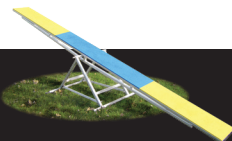

Agility Equipment

Quality-Tested by Dogs, Our Toughest Customers.

Dog Walks

Part Number	Item	Dimensions	*Price
025-0000-0766-01	Dog Walk (Frame Only)	35.4 ft. L x 12 in. W x 24-74 in. H	\$ 999.00
025-0000-0766-03	Dog Walk (Aluminum Deck)	35.4 ft. L x 12 in. W x 24-74 in. H	\$1,149.00
	Dog Walk (Aluminum Deck, Rubber Surface)	35.4 ft. L x 12 in. W x 24-74 in. H	\$1,589.00
	Dog Walk (Aluminum Deck, Rubber w/ Slats)	35.4 ft. L x 12 in. W x 24-74 in. H	\$1,664.00
025-0000-0766-04	Dog Walk (Unpainted Wood Deck)	35.4 ft. L x 12 in. W x 24-74 in. H	\$1,079.00
025-0000-0766-00	Dog Walk (Painted Wood Deck)	35.4 ft. L x 12 in. W x 24-74 in. H	\$1,199.00
025-0000-0766-02	Dog Walk (Painted Wood Deck With Slats)	35.4 ft. L x 12 in. W x 24-74 in. H	\$1,251.00
025-0000-0785-02	Optional Heavy-Duty Fold-Away Casters (Set of 4)		\$ 359.00

A-Frames

Part Number	Item	Dimensions	*Price
025-0000-0765-01	A-Frame (Frame Only)	18 ft. L x 36 in. W x 5 ft. H	\$ 699.00
025-0000-0765-03	A-Frame (Aluminum Deck)	18 ft. L x 36 in. W x 5 ft. H	\$ 949.00
	A-Frame (Aluminum Deck, Rubber Surface)	18 ft. L x 36 in. W x 5 ft. H	\$1,519.00
	A-Frame (Aluminum Deck, Rubber w/ Slats)	18 ft. L x 36 in. W x 5 ft. H	\$1,649.00
025-0000-0765-04	A-Frame (Unpainted Wood Deck)	18 ft. L x 36 in. W x 5 ft. H	\$ 799.00
025-0000-0765-00	A-Frame (Painted Wood Deck)	18 ft. L x 36 in. W x 5 ft. H	\$ 899.00
025-0000-0765-02	A-Frame (Painted Wood Deck With Slats)	18 ft. L x 36 in. W x 5 ft. H	\$ 929.00
025-0000-0784-00	Optional Heavy-Duty Fold-Away Casters (Set of 4)		\$ 329.00

Teeters

Part Number	Item	Dimensions	*Price
025-0000-0770-01	Teeter (Frame Only)	12 ft. L x 12 in. W	\$499.00
025-0000-0770-02	Teeter (Aluminum Deck)	12 ft. L x 12 in. W	\$549.00
	Teeter (Aluminum Deck, Rubber Surface)	12 ft. L x 12 in. W	\$699.00
025-0000-0770-00	Teeter (Painted Wood Deck)	12 ft. L x 12 in. W	\$549.00
025-0000-0770-04	Teeter (Unpainted Wood Deck)	12 ft. L x 12 in. W	\$529.00